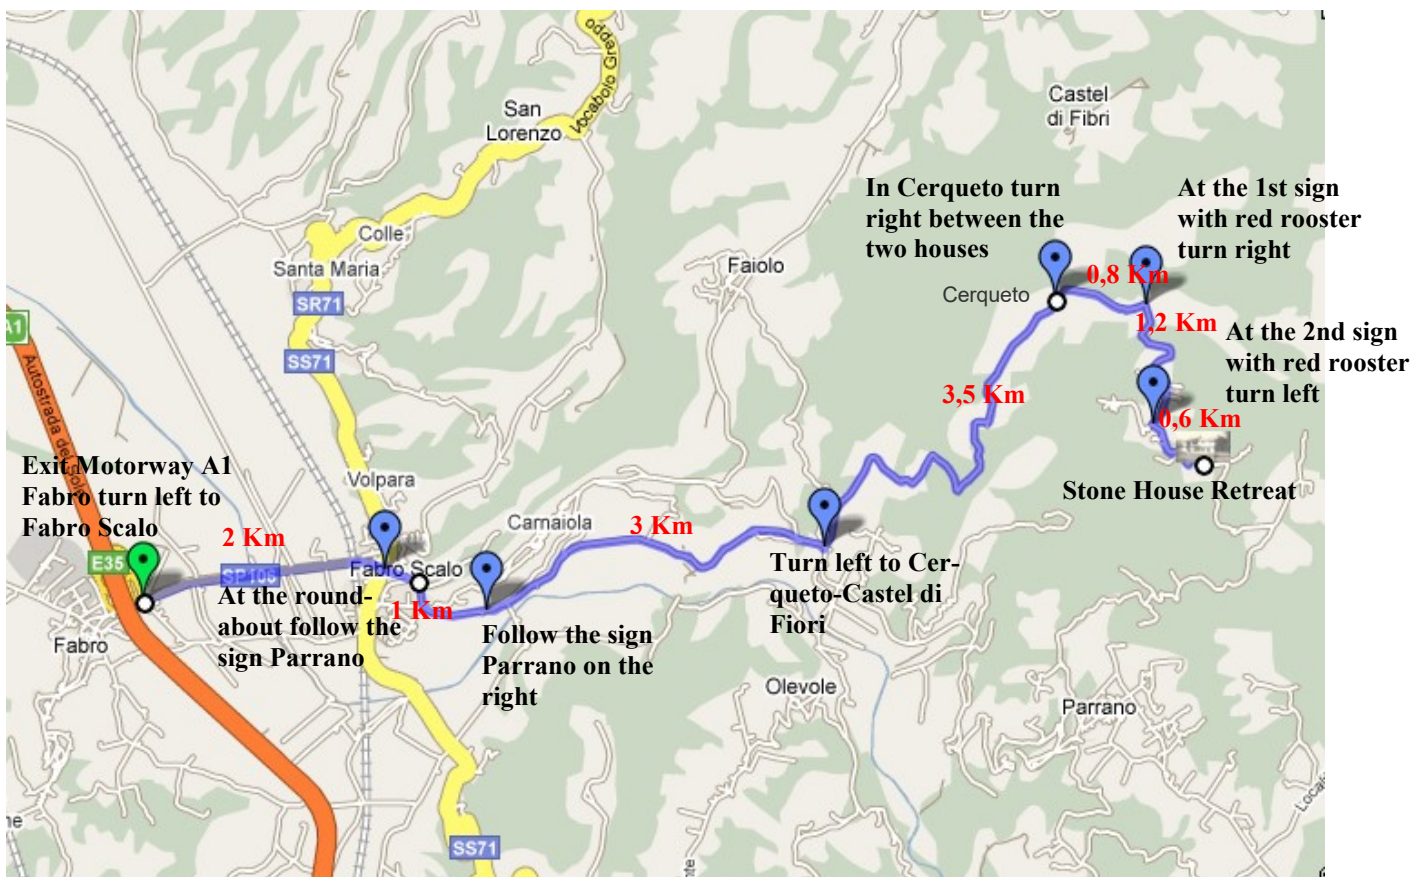

How to find us

GPS:

Insert in the GPS system: from FABRO SCALO to LOCALITA' MANZIANO - PARRANO or this coordinates 42°53'2N 12°07'14E (google map 42.883012,12.120525) see road directions and map below

By road:

Exit A1 motorway at Fabro: direction left to Fabro Scalo for 2 km, at the roundabout direction Parrano for 4 Km; then direction left to Cerqueto-Castel di Fiori for 3,5 Km (road sealed for first 2 km, unsealed road after for 4 km); in Cerqueto (between the two houses) direction right for 0,8 Km and then right at the stone columns following signs with the red rooster for 1,8 Km. (tel. +39 0763 838084 - mob. +39 333 6003109)

1

2

3

4